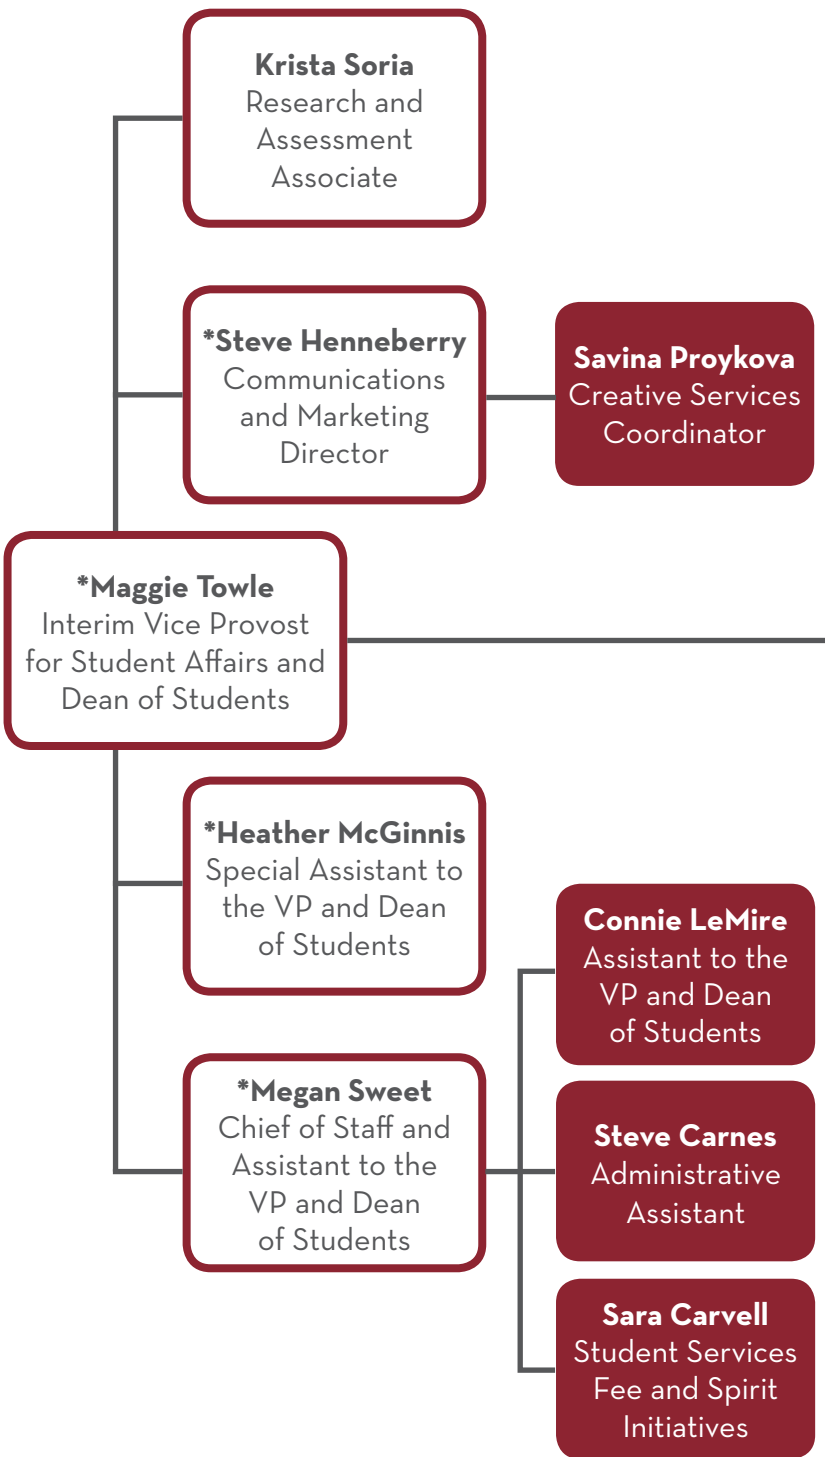

STUDENT AFFAIRS

UNIVERSITY OF MINNESOTA

Driven to Discover®

Organizational Structure, January 2019

*Denotes Leadership Team Members

ADVOCACY & SUPPORT

STUDENT LIFE

HEALTH & WELLBEING