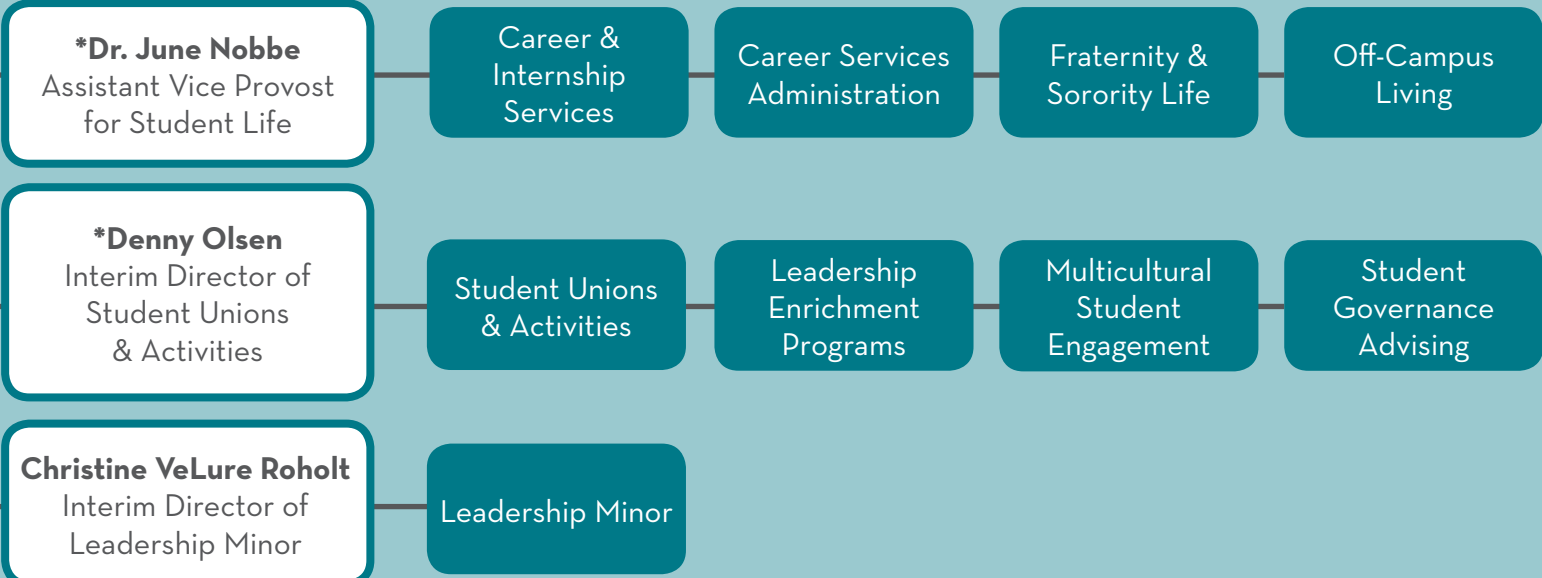

STUDENT AFFAIRS

UNIVERSITY OF MINNESOTA

Driven to Discover®

Organizational Structure, January 2019

*Denotes Leadership Team Members

ADVOCACY & SUPPORT

STUDENT LIFE

HEALTH & WELLBEING